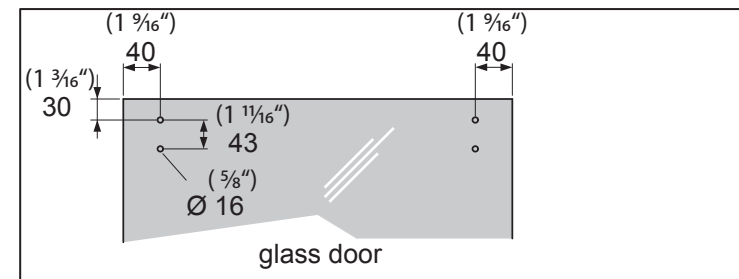

Beyerle US L.L.C.
5126 S Royal Atlanta Dr., Tucker, GA 30084
Phone (770) 349 - 6324, Fax (770) 934 - 3384, mail: info@beyerle-us.com, www.beyerle-us.com

Installation instructions Urban Slide I

Shower- sliding door fittings for glass doors (1/4" - 1/2" thickness)