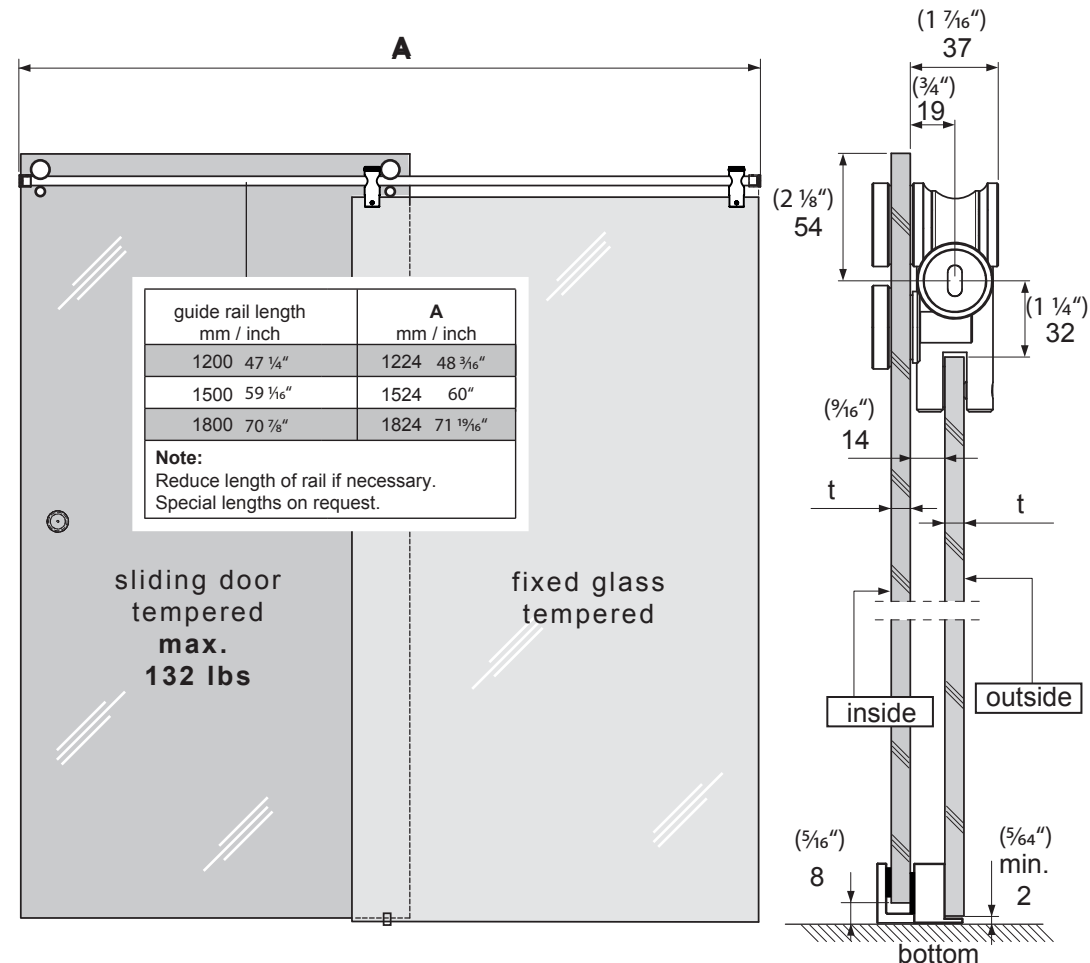

Beyerle US L.L.C.
5126 S Royal Atlanta Dr., Tucker, GA 30084
Phone (770) 349 - 6324, Fax (770) 934 - 3384, mail: info@beyerle-us.com, www.beyerle-us.com

Installation instructions Urban Slide I

Shower- sliding door fittings for glass doors (1/4" - 1/2" thickness)

65 30 00.0042_Urban_1_US_2016_03jb

(inch)
© by ABP-Beyerle GmbH - technical amendments reserved - all dimensions in (mm)

Urban Slide I