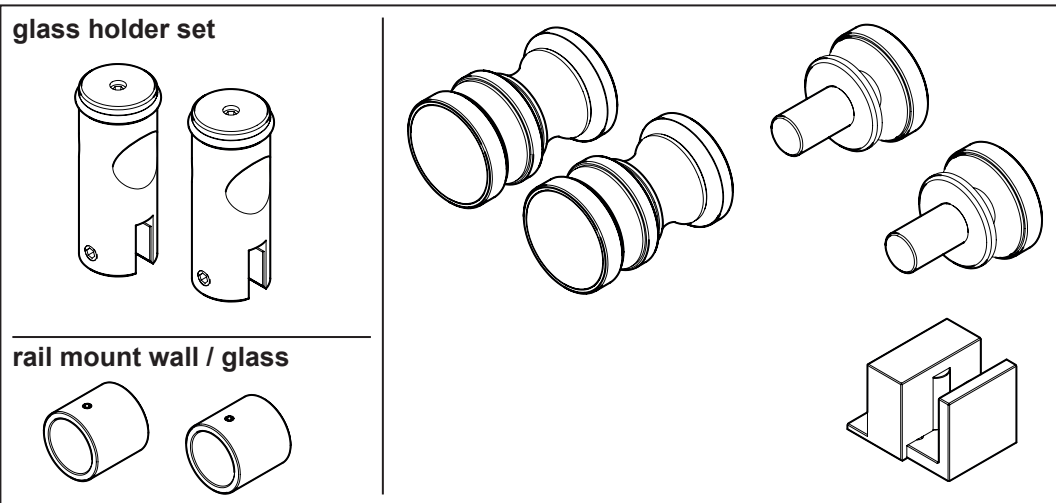

Set - Urban Slide I

Optional

Comply with all general safety regulations when installing the sliding door fittings!
Installation to be completed by qualified licensed contractor.

! Be sure to tighten all screw connections one week after starting to use the sliding door fittings!
Never use scouring agents to clean the sliding door fittings; rather use commercially available stainless steel cleaners!

Beyerle US L.L.C.
5126 S Royal Atlanta Dr., Tucker, GA 30084
Phone (770) 349 - 6324, Fax (770) 934 - 3384, mail: info@beyerle-us.com, www.beyerle-us.com

Installation instructions Urban Slide I

Shower- sliding door fittings for glass doors (1/4" - 1/2" thickness)